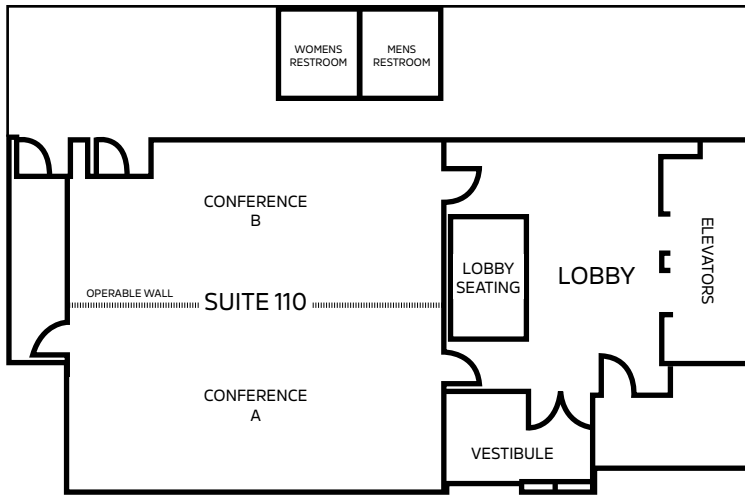

GRAY'S LANDING CONFERENCE SPACE & ROOFTOP PATIO

AN IHG® HOTEL

Available for private event rental

Meeting Room	Room Dimension	Square Feet	Banquet	Conference	Square	Reception	School Room	Theatre	U-Shape
Suite 110	30' x 30'	1050 SF	60	30	30	120	60	80	30
Conference A	15.7' x 33'	550 SF	30	18	18	65	30	50	18
Conference B	14.6' x 33'	500 SF							
Lobby Pre-Function		440 SF							
Rooftop Patio			180	-	-	300	-	-	-

Conference Space Amenities

- State-of-the-art audio/visual capabilities
- Operable dividing wall between spaces

Rooftop Patio Amenities

- Wet Bar
- Fire Pit
- 10' x 10' Umbrellas
- Four (4) Seating Areas
- Downtown Des Moines Skyline Views