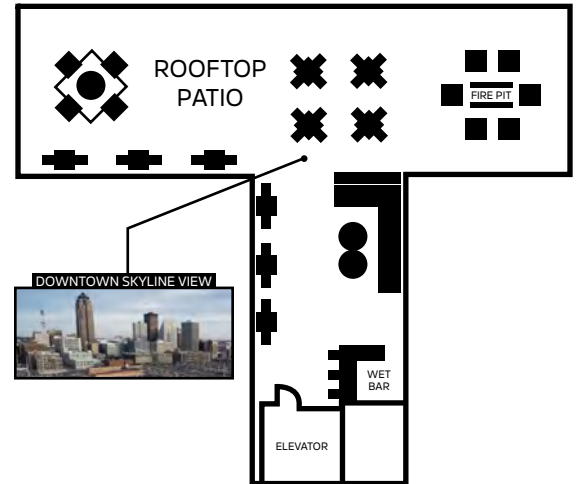

GRAY'S LANDING CONFERENCE SPACE & ROOFTOP PATIO

AN IHG® HOTEL

Available for private event rental

Meeting Room	Room Dimension	Square Feet	Banquet	Conference	Square	Reception	School Room	Theatre	U-Shape
Suite 110	30' x 30'	1050 SF	60	30	30	120	60	80	30
Conference A	15.7' x 33'	550 SF	30	18	18	65	30	50	18
Conference B	14.6' x 33'	500 SF							
Lobby Pre-Function		440 SF							
Rooftop Patio			180	-	-	300	-	-	-

Conference Space Amenities

- State-of-the-art audio/visual capabilities
- Operable dividing wall between spaces

Rooftop Patio Amenities

- Wet Bar
- Fire Pit
- 10' x 10' Umbrellas
- Four (4) Seating Areas
- Downtown Des Moines Skyline Views